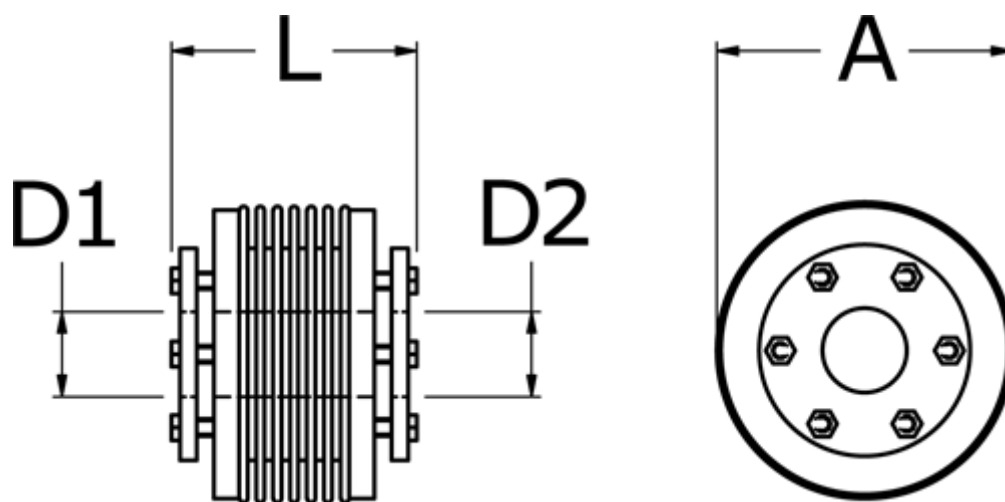

Data Sheet

Article number: 3330500800902525

Description: Bellow coupling type 5 size80
Length 90 mm, bore 25/25 mm

Measures

A	= 82
D1	= 25
D2	= 25
L	= 90
Nom. torque NM (Tkn)	= 80